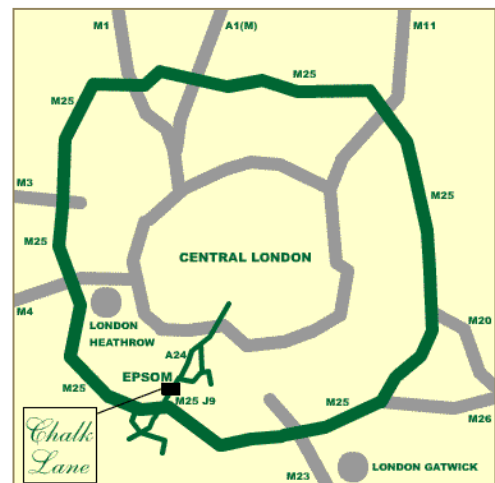

## Map & Directions

### From the M25 J9

Leave the motorway at junction 9, take the A24 London Road heading to Ashted and Epsom. As you arrive in Epsom, turn right at the traffic lights by BP garage. Turn left into Avenue Road, follow the road round and turn sharp right into Worples Road when the road bends to the left. Continue to T junction with Chalk Lane and turn left. The hotel is situated on the right.

### Travelling south from London

Take the A3 out of London, follow the signs for Epsom A24. Drive into the centre of town on East Street. Turn left into Ashley Road (B290), stay in the inside lane. After a quarter of a mile, turn right at the mini roundabout into Worples Road. Take a sharp left as the road bends to the right and continue to T junction with Chalk Lane. Turn left and the hotel is situated on the right.