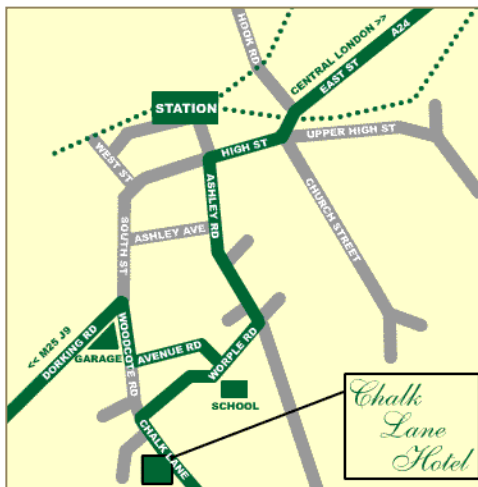

There is ample parking at the rear of the hotel.

## Map & Directions

### From the M25 J9

Leave the motorway at junction 9, take the A24 London Road heading to Ashted and Epsom. As you arrive in Epsom, turn right at the traffic lights by BP garage. Turn left into Avenue Road, follow the road round and turn sharp right into Worples Road when the road bends to the left. Continue to T junction with Chalk Lane and turn left. The hotel is situated on the right.

### Travelling south from London

Take the A3 out of London, follow the signs for Epsom A24. Drive into the centre of town on East Street. Turn left into Ashley Road (B290), stay in the inside lane. After a quarter of a mile, turn right at the mini roundabout into Worples Road. Take a sharp left as the road bends to the right and continue to T junction with Chalk Lane. Turn left and the hotel is situated on the right.