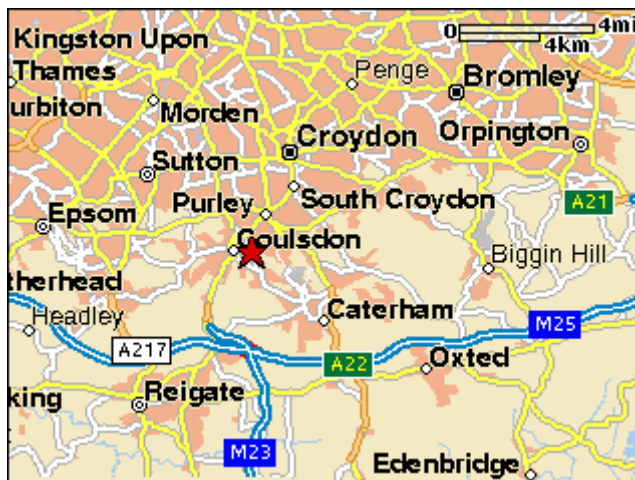

directions to the coulsdon manor hotel

Swallow Coulsdon Manor
Coulsdon Court Road
Old Coulsdon
Surrey CR5 2LL

Tel: +44 (0)20 8668 0414

Upon arrival please confirm your name and company with reception and you will be shown to the dining room.

There is ample parking on-site, and is easily reached by public transport.

Map & Directions

Travelling south from London on the A23

After the major intersection at Purley continue for approximately 1.1 miles then turn left into Stoa's Nest Road (B2030) signposted Caterham. Follow the road for approximately 1 mile. Turn left into Coulsdon Court Road which leads to Coulsdon Manor.

From the M23/M25 Junction 7

Follow the M23 going north until the road becomes the A23. Proceed for 2.5 miles after which you will pass Coulsdon South Railway Station on the right. Just past the station take the right hand turn, signposted "Old Coulsdon, Caterham (B2030)". Follow this road uphill for 1 mile and turn left just past the pond, then turn left again onto Coulsdon Road (B2030 to Purley). After half a mile turn right into Coulsdon Court Road. At the end of this road you will find Coulsdon Manor.