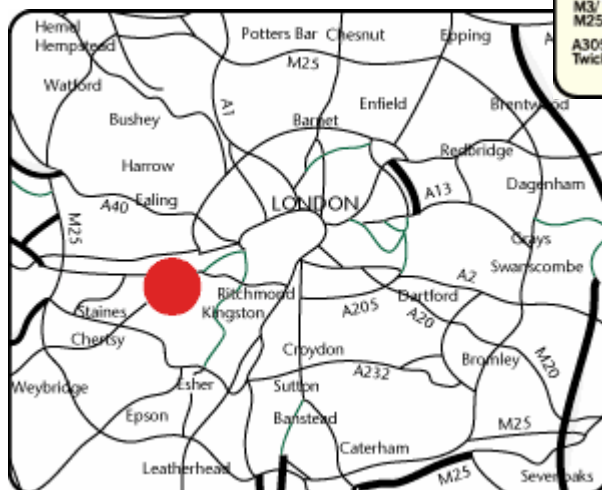

## Map & Directions

Exit M25 (J15). M4 to J2, A205 to Kew. Cross Kew Bridge to Richmond. Or exit M25 (J12) to M3/A316 for Richmond. Hotel at top of Richmond Hill.

**directions**  
to the Richmond Gate Hotel