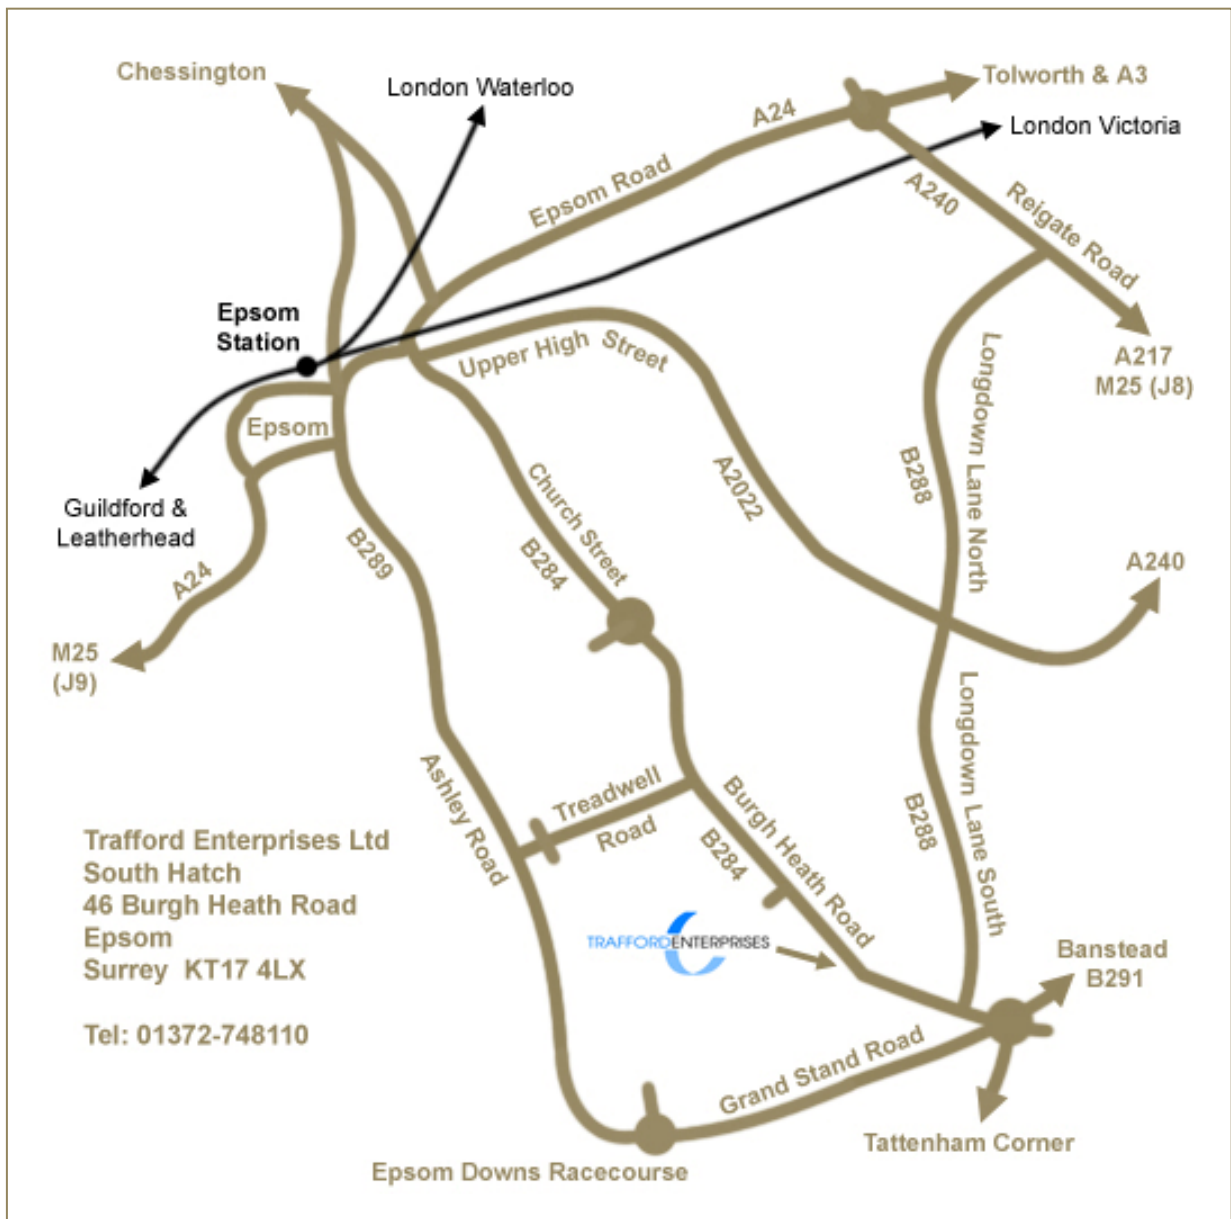

# Directions to South Hatch

## Directions

We are in the heart of Surrey just south of Epsom and less than 4 miles from junctions 8 and 9 of the M25 and 3½ miles from the Tolworth Tower junction of the A3.

Upon arrival please confirm your name and company with reception and you will be shown to the appropriate meeting room.

There is ample parking on-site. Please note that travelling to this venue by British Rail is not recommended.